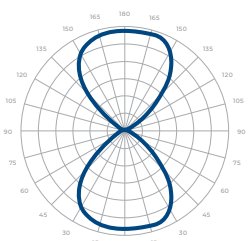

**PHOTOMETRICS**

Below is a typical photometric representation of theRio 6 fixture. Please download IES files to ensure exact photometric value.

25°

40°

60°

WIDE

**DIMENSIONS**

50W/70W/90W