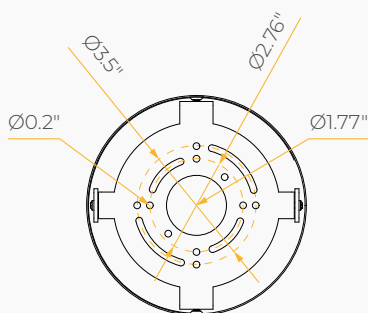

Mounting Plate