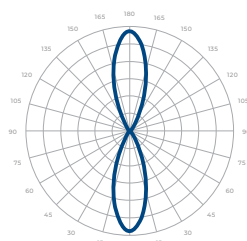

**Housing**

- Diameter : Ø6.38"
- Height : 11.8"
- Canopy : 6.5" x 2" (Small), 7.3" x 3.55" (Large)
- Material : Extruded Aluminum
- Weight : 8.4 lbs (Small), 11.5" (Large)

**Mounting**

- Thin Cord Mount 2ft, 4ft, 6ft, 8ft, 10ft
- Thin Cord Mount 2ft, 4ft, 6ft, 8ft, 10ft with Remote Power

**Warranty**

- 5-year limited warranty

**Listing**

- ETL Damp Location Listed
- CE
- FCC

**PERFORMANCE SUMMARY\***

Delivered Lumens						
TOTAL WATTAGE	Uplight Wattage	Downlight Wattage	2700K	3000K	3500K	4000K
<b>50W</b>	25W	25W	3,030 / 2,990lm	3,215 / 3,170lm	3,290 / 3,245lm	3,305 / 3,265lm
<b>70W</b>	25W	45W	3,030 / 5,380lm	3,215 / 5,710lm	3,290 / 5,840lm	3,305 / 5,875lm
<b>90W</b>	45W	45W	5,455 / 5,380lm	5,785 / 5,710lm	5,920 / 5,840lm	5,955 / 5,875lm
<b>95W</b>	25W	70W	3,030 / 8,365lm	3,215 / 8,880lm	3,290 / 9,085lm	3,305 / 9,135lm

**PHOTOMETRICS**

Below is a typical photometric representation of theRio 6 fixture. Please download IES files to ensure exact photometric value.

25°

40°

60°

WIDE

**DIMENSIONS**

50W/70W/90W