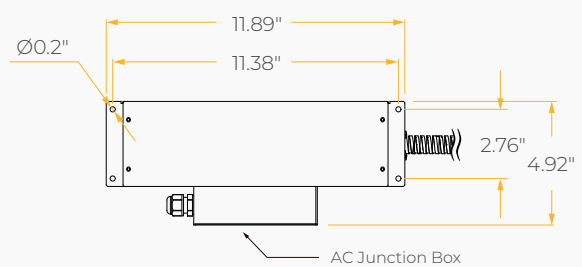

95W Remote Power Box