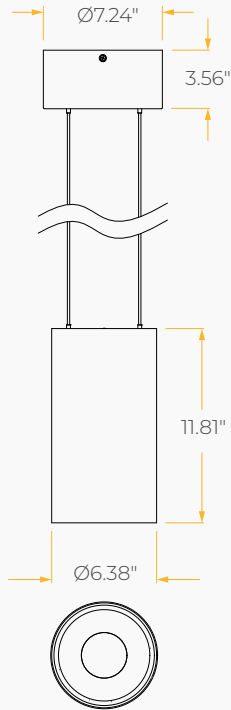

DIMENSIONS

50W/70W/90W

95W

95W Remote Power Box