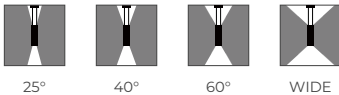

RIO 6

SPECIFICATION SHEET
STATIC WHITE

BI-DIRECTIONAL CYLINDER

Housing

Diameter : Ø6.38" | Height : 11.8" | Weight : 8.4 lbs (Small), 11.5" (Large)

Material

Housing : Extruded Aluminum
Optics : Aluminum Reflector

Power Input

Downlight : 25W, 45W, 70W | 120V, 120-277V
Uplight : 25W, 45W | 120V, 120-277V

Lumen Output

Downlight : 3,265 lm (25W), 5,875 lm (45W), 9,135 lm (70W)
Uplight : 3,305 lm (25W), 5,955 lm (45W)

Dimming

Superior 0-10V : Dims to off
TRC : Linear line-voltage phase control, dims to 1%
DALI : Dims to 1%

Color Quality

CRI 85, CRI 93 | UGR ≤ 19

Rated Life

> 100,000 Hours (L70)

Finish

Color Temperature

Optics

Mounting

Warranty

5 Year limited warranty

Listing

Power and Balance

The Rio Series is a clean, architectural bi-directional cylinder offered in 4" and 6" apertures, designed for spaces where form and performance carry equal weight. Selectable wattage options allow designers to balance uplight and downlight or bias the output downward, with separate dimming control for each channel to fine-tune comfort and visual hierarchy.

With efficacies exceeding 140 lm/W, Rio delivers high output with minimal energy demand. An integrated suspension and power cable keeps the profile uncluttered and installation straightforward. An outdoor-rated option is available for cohesive indoor-to-outdoor design continuity.