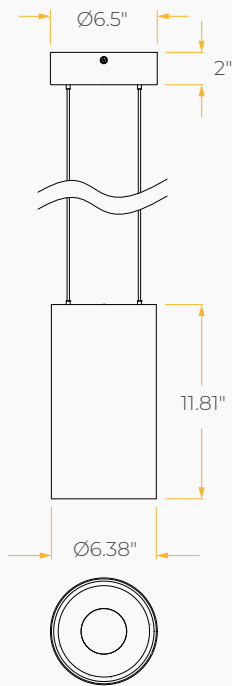

### Housing

Diameter : Ø6.38" | Height : 11.8" | Weight : 8.4 lbs (Small), 11.5" (Large)

## Power and Balance

The Rio Series is a clean, architectural bi-directional cylinder offered in 4" and 6" apertures, designed for spaces where form and performance carry equal weight. Selectable wattage options allow designers to balance uplight and downlight or bias the output downward, with separate dimming control for each channel to fine-tune comfort and visual hierarchy.

**Housing**

- Diameter : Ø6.38"
- Height : 11.8"
- Canopy : 6.5" x 2" (Small), 7.3" x 3.55" (Large)
- Material : Extruded Aluminum
- Weight : 8.4 lbs (Small), 11.5" (Large)

**Mounting**

- Thin Cord Mount 2ft, 4ft, 6ft, 8ft, 10ft
- Thin Cord Mount 2ft, 4ft, 6ft, 8ft, 10ft with Remote Power

**PHOTOMETRICS**

Below is a typical photometric representation of theRio 6 fixture. Please download IES files to ensure exact photometric value.

25°

40°

60°

WIDE

**DIMENSIONS**

50W/70W/90W