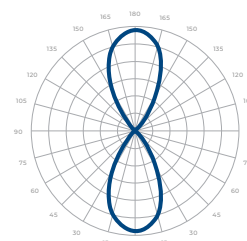

**Housing**

- Diameter : Ø6.38"
- Height : 11.8"
- Canopy : 6.5" x 2" (Small), 7.3" x 3.55" (Large)
- Material : Extruded Aluminum
- Weight : 8.4 lbs (Small), 11.5" (Large)

**Mounting**

- Thin Cord Mount 2ft, 4ft, 6ft, 8ft, 10ft
- Thin Cord Mount 2ft, 4ft, 6ft, 8ft, 10ft with Remote Power

**PHOTOMETRICS**

Below is a typical photometric representation of theRio 6 fixture. Please download IES files to ensure exact photometric value.

25°

40°

60°

WIDE

**DIMENSIONS**

50W/70W/90W