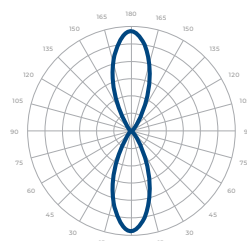

**Housing**

- Diameter : Ø6.38"
- Height : 11.8"
- Canopy : 6.5" x 2" (Small), 7.3" x 3.55" (Large)
- Material : Extruded Aluminum
- Weight : 8.4 lbs (Small), 11.5" (Large)

**Mounting**

- Thin Cord Mount 2ft, 4ft, 6ft, 8ft, 10ft
- Thin Cord Mount 2ft, 4ft, 6ft, 8ft, 10ft with Remote Power

**PHOTOMETRICS**

Below is a typical photometric representation of theRio 6 fixture. Please download IES files to ensure exact photometric value.

25°

40°

60°

WIDE

**DIMENSIONS**

50W/70W/90W